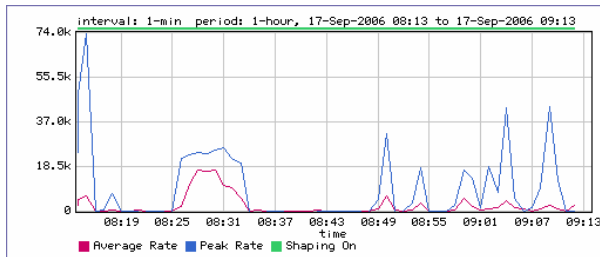

Analysis of the bandwidth usage of your internet connection will provide the following:

- ☑ **Cost Benefit:** Don't pay for what you don't need.
- ☑ **Security and Risk Mitigation:** Understanding enables prevention.
- ☑ **Knowledge:** Know who's doing what and when.
- ☑ **Performance Evaluation:** Understand the ebbs and flows, peaks and troughs.

What ► How ?

WHAT ? : Bandwidth Monitoring is one of the most crucial activities of an enterprise network administrator. While sufficient bandwidth to perform the 'required' tasks is essential to operation, having an bandwidth excessive to the needs of your business may be unnecessarily costing you money. Excessive overuse of your network bandwidth can be avoided when it is correctly identified.